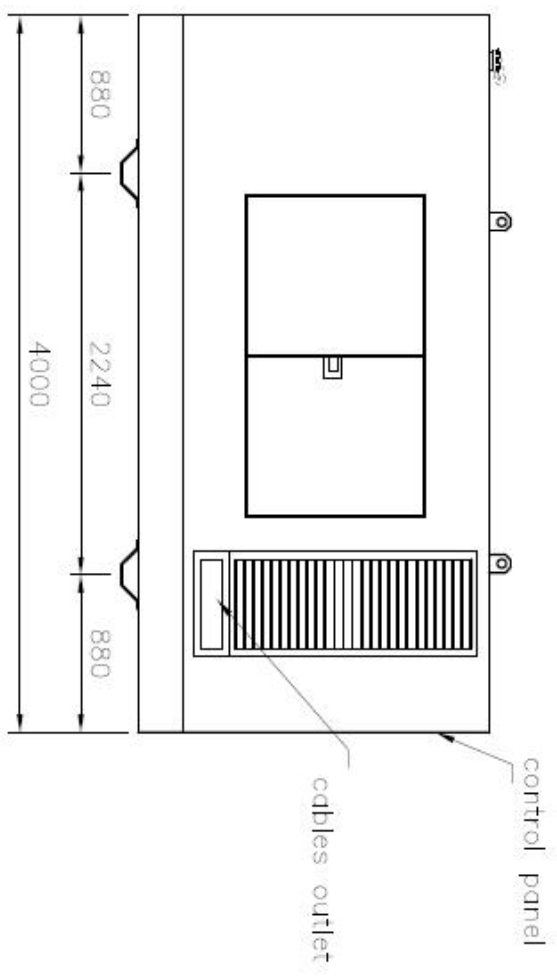

OVER VIEW

exhaust pipe Ø130

PANEL SIDE VIEW

SIDE VIEW

SILENCER SIDE VIEW

 ET-Generators	rev. 00	date	Client	material	drawing No	scale 1:1 1:2 1:5 1:10 1:20 1:50 1:100 1:200 1:500 1:1000	format sheet 01/01
	approved	designer	model	particular	grch. No or cod.		