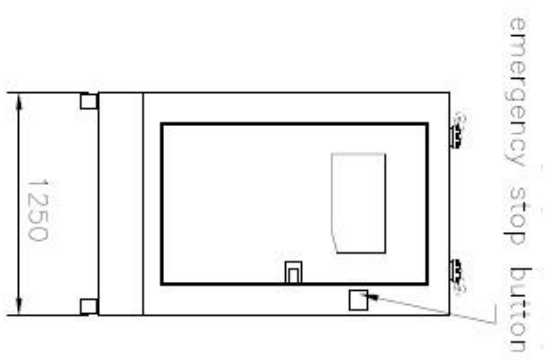

OVER VIEW

exhaust pipe Ø130

PANEL SIDE VIEW

SIDE VIEW

SILENCER SIDE VIEW

 ET-Generators	rev. 00	date	Client	material	drawing No	scale 1:1 1:2 1:5 1:10 1:20 1:50 1:100 1:200 1:500 1:1000	format sheet 01/01
	approved	designer	model	particular	grch. No or cod.		