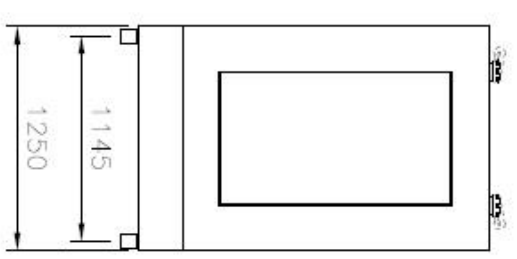

OVER VIEW

exhaust pipe Ø130

PANEL SIDE VIEW

SIDE VIEW

SILENCER SIDE VIEW

 ET-Generators	rev. 00	date	Client	material	drawing No	scale 1:1 1:2 1:5 1:10 1:20 1:50 1:100 1:200 1:500 1:1000	format sheet 01/01
	approved	designer	model	particular	grch. No or cod.		